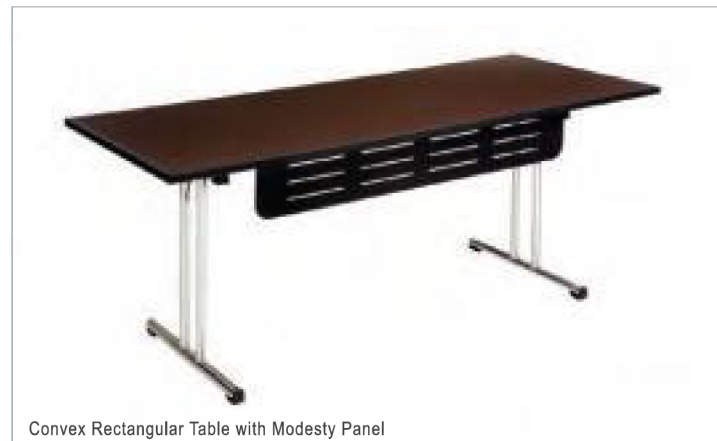

## Edge Plus Convex Table

SKS Convex Tables are ideal for conference and catering use offering full flexibility of folding legs, honeycomb lightweight top construction.

Convex Rectangular Table

### Sizes:

- 1350x500x720Hmm Rectangular
- 1530x500x720Hmm Rectangular
- 1830x500x720Hmm Rectangular
- 1530x760x720Hmm Rectangular

### Options:

- Edge Plus Edging System • PVC Edge • Laminate Top • Enclosed Panels
- Fold Down Modesty Panel Fully • Chrome or Powdercoated Legs

Convex Rectangular Table with Modesty Panel

Convex Tables are available with unique **folding modesty panel** option manufactured from lasercut aluminium to provide a practical and corporate designed product.